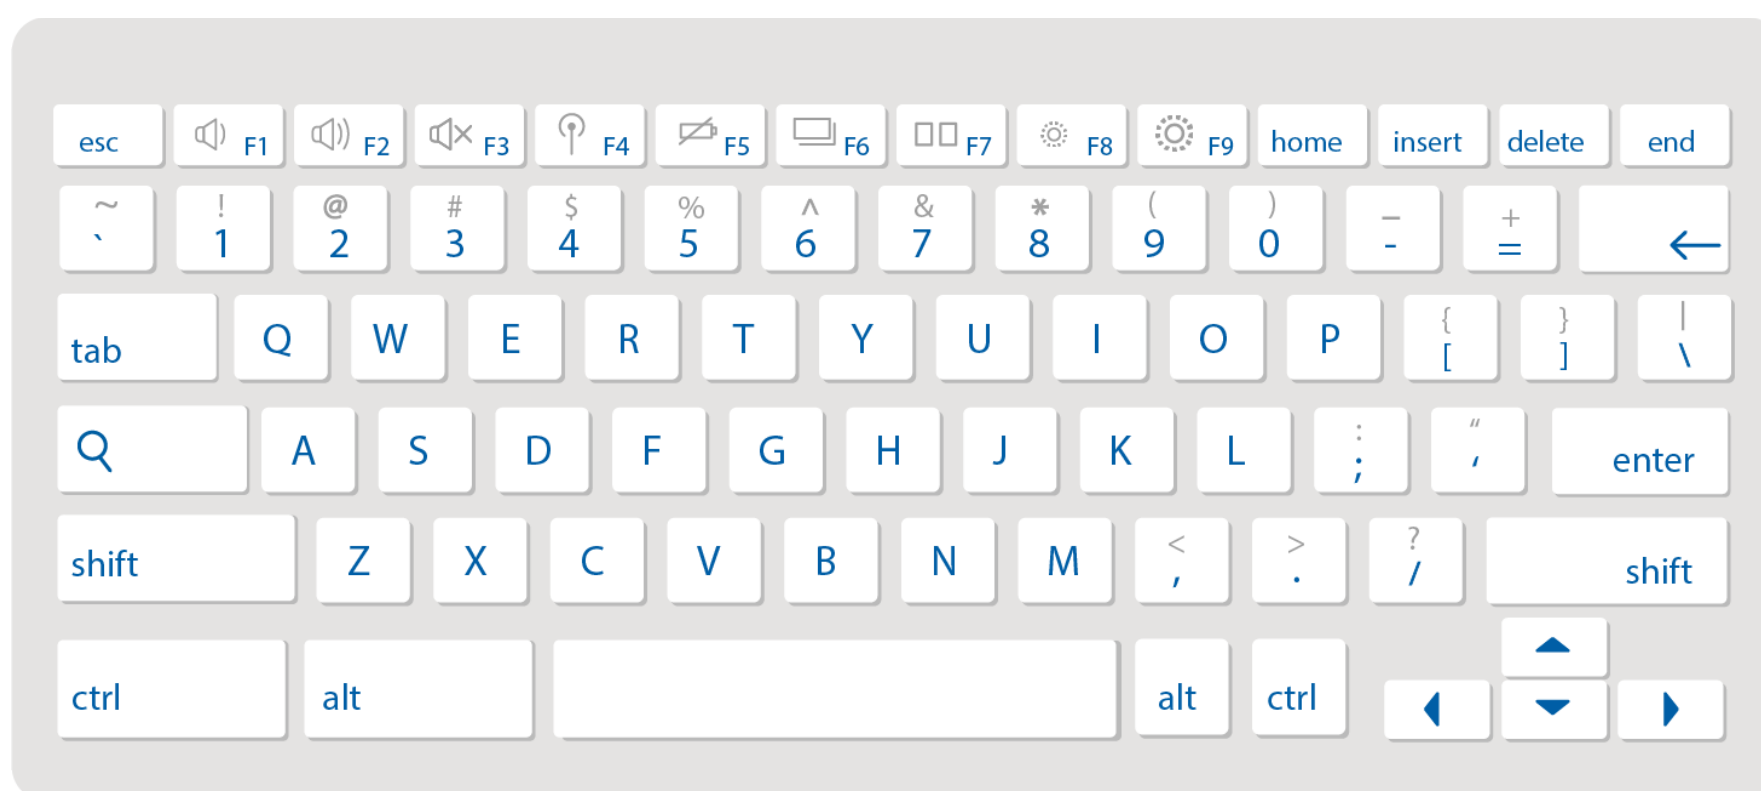

# Keyboard Magic | Labeling Activity

Name: \_\_\_\_\_

Teacher: \_\_\_\_\_

Date: \_\_\_\_\_

Choose either the Chromebook or Apple keyboard to label.

Label and draw arrows to the keys or keyboard shortcuts that let you:

1. Cut
2. Paste
3. Undo
4. Redo
5. Underline text
6. Move the cursor to the beginning of the line
7. Enlarge the screen
8. See all open windows

## Chromebook keyboard